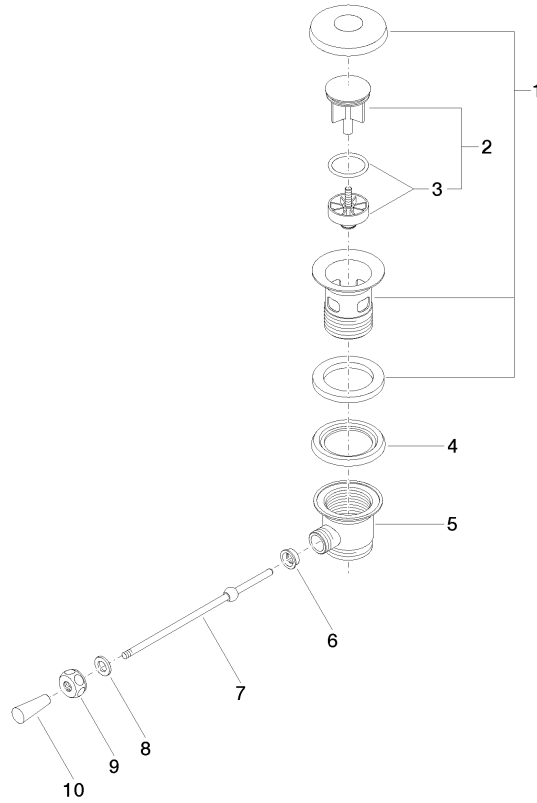

10 300 970

- length of knee lever 185 mm
  - european pop-up waste
- Only suitable for basins with an overflow.**

Fits: IMO, LULU, MADISON, MEM, TARA, CL.1, LISSÉ, VAIA, META, CYO

	Platinum	10 300 970-08
	Chrome	10 300 970-00
	Brushed Platinum	10 300 970-06
	Durabrand (23kt Gold)	10 300 970-09
	Dark Chrome	10 300 970-19
	Light Gold	10 300 970-26
	Brushed Light Gold	10 300 970-27
	Brushed Durabrand (23kt Gold)	10 300 970-28
	Matte Black	10 300 970-33
	Brushed Bronze	10 300 970-42
	Brushed Champagne (22kt Gold)	10 300 970-46
	Champagne (22kt Gold)	10 300 970-47
	Brushed Chrome	10 300 970-93
	Brushed Dark Platinum	10 300 970-99

**Required miscellaneous**

**Washer NBR 70 39,0 x 29,0 x 2,0 mm -** 09 14 05 016 90

**Required miscellaneous**

**Pipe Ø 32 x 0,75 x 110 mm - Platinum** 09 28 23 005-08

10 300 970

### Spare parts list

No.	Item Number	Name	Quantity used	Delivery time
1	90 11 01 026 00-08	cup	1	40
2	04 31 20 016 00-08	plug	1	40
3	04 28 10 026 00 90	accessories	1	2
4	09 14 03 025 90	seal	1	2
5	09 11 01 023-08	cup	1	40
6	09 14 05 040 90	seal	1	2
7	09 31 09 055-08	pull-rod	1	60
8	09 30 11 049 90	disc	1	2
9	09 23 30 003-08	nut	1	60
10	09 20 01 040-08	handle	1	60